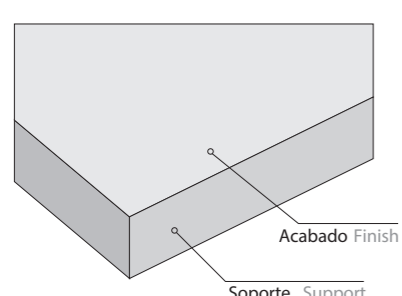

Soportes | Board core options