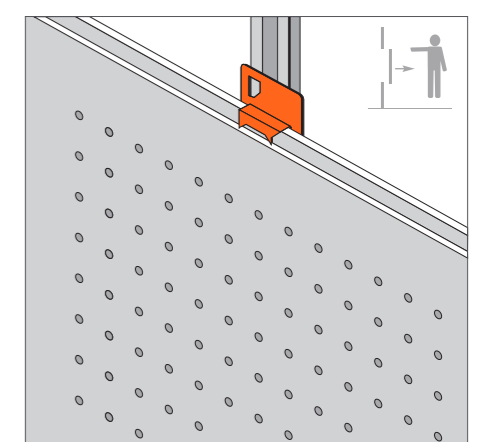

PERFIL VISTO
EXPOSED FORM

PERFIL OCULTO T-24
CONCEALED FORM T-24

PERFIL SEMIVISTO T-15/T-24
SEMI-EXPOSED T-15/T-24

PERFIL FINELINE T-15
FINELINE FORM T-15

PERFIL MACHIHEMBADO
MALE-FEMALE JOINT

PERFIL OMEGA + GRAPA
OMEGA PROFILE + IRON CRAMP

Medidas | Panel dimensions

| TECHOS CEILINGS | MEDIDAS COMERCIALES COMMERCIAL SIZES | MEDIDAS REALES REAL SIZES |
|--|---|---|
| PERFIL VISTO EXPOSED FORM | 600x600 mm | 594x594 mm |
| PERFIL FINELINE T-15 FINELINE FORM T-15 | 1200x600 mm 1200x300 mm | 1194x594 mm 1194x294 mm |
| PERFIL SEMIVISTO T-15/T-24 SEMI-EXPOSED T-15/T-24 | | |
| PERFIL OCULTO T-24 CONCEALED FORM T-24 | 600x600 mm 1200x600 mm 1200x300 mm 1200x290 mm | 594x594 mm 1194x594 mm 1194x294 mm 1200x290 mm |

| PAREDES WALLS | MEDIDAS COMERCIALES COMMERCIAL SIZES | MEDIDAS REALES REAL SIZES |
|--|---|---|
| PERFIL MACHIHEMBRADO MALE-FEMALE JOINT | | |
| PERFIL OMEGA + GRAPA OMEGA PROFILE + IRON CRAMP | 2400x600 mm 2400x300 mm 1200x600 mm | 2400x582 mm 2400x282 mm 1200x582 mm |