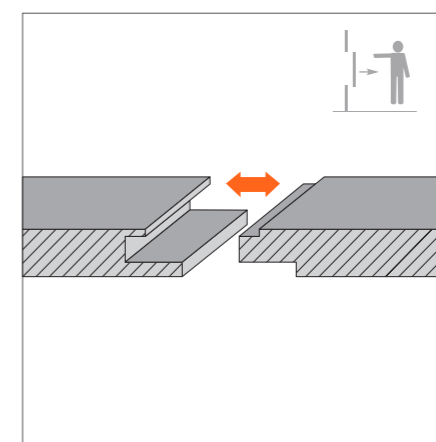

PERFIL VISTO
EXPOSED FORM

PERFIL OCULTO T-24
CONCEALED FORM T-24

PERFIL SEMIVISTO T-15/T-24
SEMI-EXPOSED T-15/T-24

PERFIL FINELINE T-15
FINELINE FORM T-15

PERFIL MACHIHEMBADO
MALE-FEMALE JOINT

PERFIL OMEGA + GRAPA
OMEGA PROFILE + IRON CRAMP

Medidas | Panel dimensions

| TECHOS CEILINGS | MEDIDAS COMERCIALES COMMERCIAL SIZES | MEDIDAS REALES REAL SIZES |
|--|---|---|
| PERFIL VISTO EXPOSED FORM | 600x600 mm | 594x594 mm |
| PERFIL FINELINE T-15 FINELINE FORM T-15 | 1200x600 mm 1200x300 mm | 1194x594 mm 1194x294 mm |
| PERFIL SEMIVISTO T-15/T-24 SEMI-EXPOSED T-15/T-24 | | |
| PERFIL OCULTO T-24 CONCEALED FORM T-24 | 600x600 mm 1200x600 mm 1200x300 mm 1200x290 mm | 594x594 mm 1194x594 mm 1194x294 mm 1200x290 mm |

| PAREDES WALLS | MEDIDAS COMERCIALES COMMERCIAL SIZES | MEDIDAS REALES REAL SIZES |
|--|---|---|
| PERFIL MACHIHEMBRADO MALE-FEMALE JOINT | | |
| PERFIL OMEGA + GRAPA OMEGA PROFILE + IRON CRAMP | 2400x600 mm 2400x300 mm 1200x600 mm | 2400x582 mm 2400x282 mm 1200x582 mm |