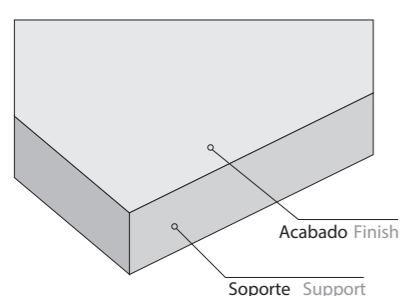

Soportes | Board core options