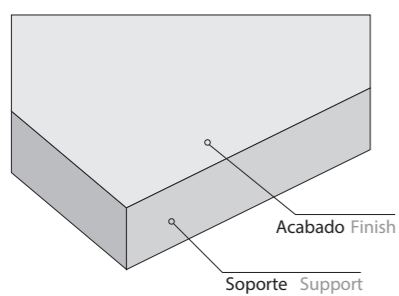

Soportes | Board core options