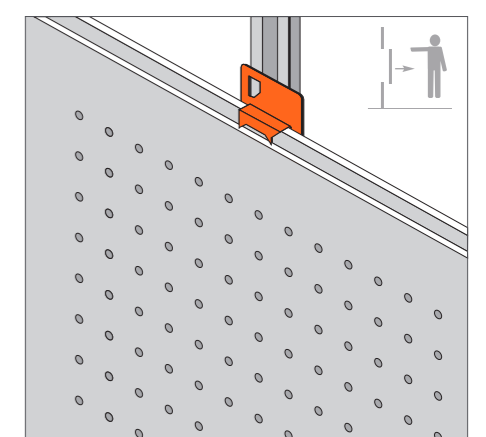

PERFIL VISTO
EXPOSED FORM

PERFIL OCULTO T-24
CONCEALED FORM T-24

PERFIL SEMIVISTO T-15/T-24
SEMI-EXPOSED T-15/T-24

PERFIL FINELINE T-15
FINELINE FORM T-15

PERFIL MACHIHEMBADO
MALE-FEMALE JOINT

PERFIL OMEGA + GRAPA
OMEGA PROFILE + IRON CRAMP

PAREDES WALLS	MEDIDAS COMERCIALES COMMERCIAL SIZES	MEDIDAS REALES REAL SIZES
PERFIL MACHIHEMBADO MALE-FEMALE JOINT	2400x600 mm	2400x582 mm
PERFIL OMEGA + GRAPA OMEGA PROFILE + IRON CRAMP	2400x300 mm 1200x600 mm	2400x282 mm 1200x582 mm