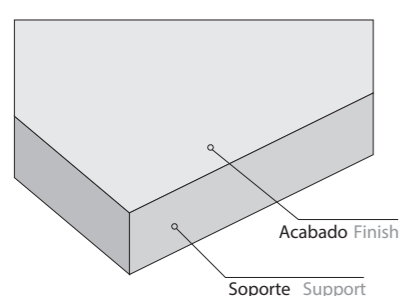

Soportes | Board core options