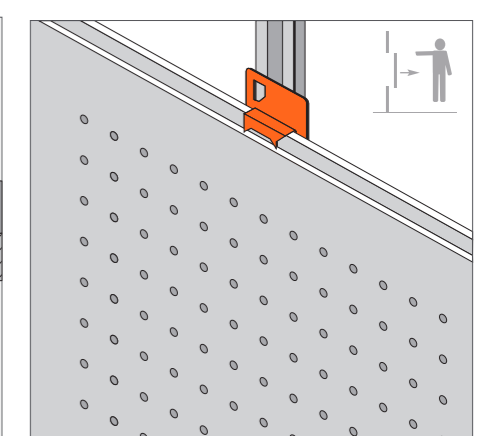

PERFIL VISTO
EXPOSED FORM

PERFIL OCULTO T-24
CONCEALED FORM T-24

PERFIL SEMIVISTO T-15/T-24
SEMI-EXPOSED T-15/T-24

PERFIL FINELINE T-15
FINELINE FORM T-15

PERFIL MACHIHEMBADO
MALE-FEMALE JOINT

PERFIL OMEGA + GRAPA
OMEGA PROFILE + IRON CRAMP

PAREDES WALLS	MEDIDAS COMERCIALES COMMERCIAL SIZES	MEDIDAS REALES REAL SIZES
PERFIL MACHIHEMBRADO MALE-FEMALE JOINT	2400x600 mm	2400x582 mm
PERFIL OMEGA + GRAPA OMEGA PROFILE + IRON CRAMP	2400x300 mm 1200x600 mm	2400x282 mm 1200x582 mm