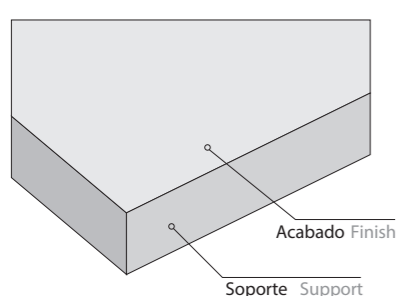

Soportes | Board core options