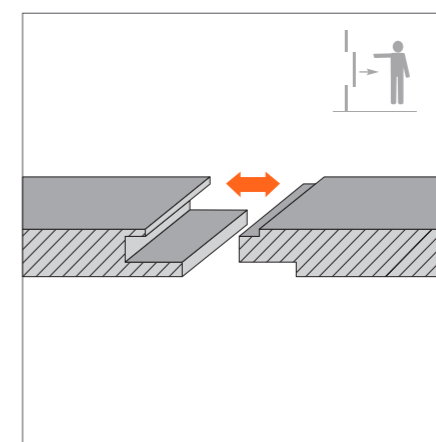

PERFIL VISTO
EXPOSED FORM

PERFIL OCULTO T-24
CONCEALED FORM T-24

PERFIL SEMIVISTO T-15/T-24
SEMI-EXPOSED T-15/T-24

PERFIL FINELINE T-15
FINELINE FORM T-15

PERFIL MACHIHEMBADO
MALE-FEMALE JOINT

PERFIL OMEGA + GRAPA
OMEGA PROFILE + IRON CRAMP

Medidas | Panel dimensions

TECHOS CEILINGS	MEDIDAS COMERCIALES COMMERCIAL SIZES	MEDIDAS REALES REAL SIZES
PERFIL VISTO EXPOSED FORM	600x600 mm	594x594 mm
PERFIL FINELINE T-15 FINELINE FORM T-15	1200x600 mm 1200x300 mm	1194x594 mm 1194x294 mm
PERFIL SEMIVISTO T-15/T-24 SEMI-EXPOSED T-15/T-24		
PERFIL OCULTO T-24 CONCEALED FORM T-24	600x600 mm 1200x600 mm 1200x300 mm 1200x290 mm	594x594 mm 1194x594 mm 1194x294 mm 1200x290 mm

PAREDES WALLS	MEDIDAS COMERCIALES COMMERCIAL SIZES	MEDIDAS REALES REAL SIZES
PERFIL MACHIHEMBADO MALE-FEMALE JOINT	2400x600 mm	2400x582 mm
PERFIL OMEGA + GRAPA OMEGA PROFILE + IRON CRAMP	2400x300 mm 1200x600 mm	2400x282 mm 1200x582 mm