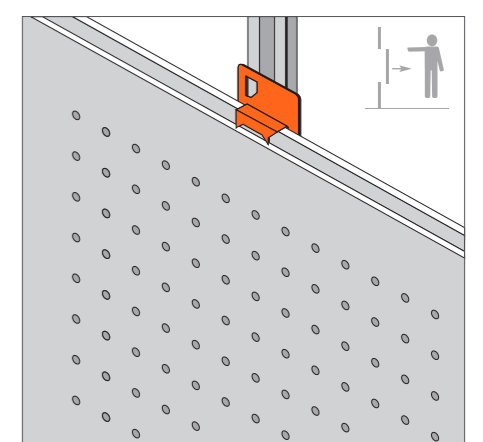

PERFIL VISTO
EXPOSED FORM

PERFIL OCULTO T-24
CONCEALED FORM T-24

PERFIL SEMIVISTO T-15/T-24
SEMI-EXPOSED T-15/T-24

PERFIL FINELINE T-15
FINELINE FORM T-15

PERFIL MACHIHEMBADO
MALE-FEMALE JOINT

PERFIL OMEGA + GRAPA
OMEGA PROFILE + IRON CRAMP

Medidas | Panel dimensions

TECHOS CEILINGS	MEDIDAS COMERCIALES COMMERCIAL SIZES	MEDIDAS REALES REAL SIZES
PERFIL VISTO EXPOSED FORM	600x600 mm	594x594 mm
PERFIL FINELINE T-15 FINELINE FORM T-15	1200x600 mm 1200x300 mm	1194x594 mm 1194x294 mm
PERFIL SEMIVISTO T-15/T-24 SEMI-EXPOSED T-15/T-24		
PERFIL OCULTO T-24 CONCEALED FORM T-24	600x600 mm 1200x600 mm 1200x300 mm 1200x290 mm	594x594 mm 1194x594 mm 1194x294 mm 1200x290 mm

PAREDES WALLS	MEDIDAS COMERCIALES COMMERCIAL SIZES	MEDIDAS REALES REAL SIZES
PERFIL MACHIHEMBADO MALE-FEMALE JOINT	2400x600 mm	2400x582 mm
PERFIL OMEGA + GRAPA OMEGA PROFILE + IRON CRAMP	2400x300 mm 1200x600 mm	2400x282 mm 1200x582 mm